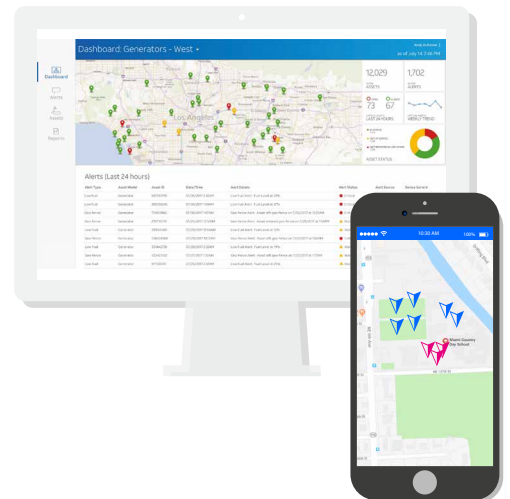

Manage your Schooltravel Activity

Remotely monitor school bus transportation and validate your productivity and efficiency

+1.786.808.7892 www.truway.io
3450 Lakeside Drive, Suite 145 Miramar, FL 33027