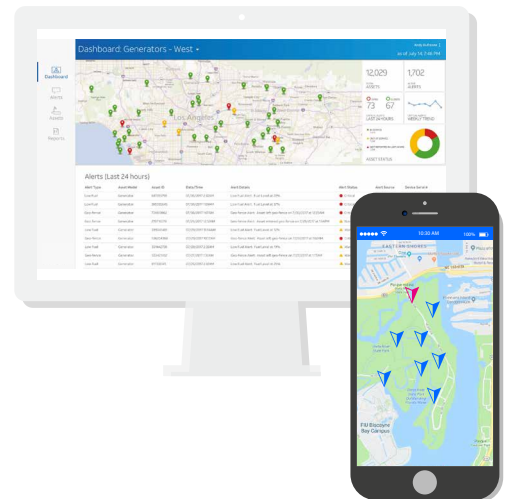

## LOCATION OF TOURISTS IN REAL-TIME

You will be able to track and monitor tourists with whom you are traveling, from your phone or tablet, with the Truway user interface: Location of Tourists; You will have visibility, tracking, location, alerts and more. The Location of Tourists allows you to see your location geographically in a single platform, providing a solution to your needs. Now you will have the peace of mind to know where they are.

### Contact with the tourists

Know in real time where your passengers are and easily locate them in case of loss.

### Manage your Travel Activity

Remotely monitor your transport fleets and validate their productivity and efficiency.

+1.786.808.7892 [www.truway.io](http://www.truway.io)  
3450 Lakeside Drive, Suite 145 Miramar, FL 33027

## SAFETY OF YOUR CHILDREN IN SCHOOL

From your phone or computer, you can locate, monitor and know in what school route your child goes to and receive alerts when he is close to home; with Truway School Safety user interface, you will have visibility, tracking, Location, notifications and more. School Safety allows you to see geographically the location of your children on a single platform, providing a solution to your needs. For who manages the school routes, it will be very easy to locate all the students and give answers in the time that is required by the parents or school officials.