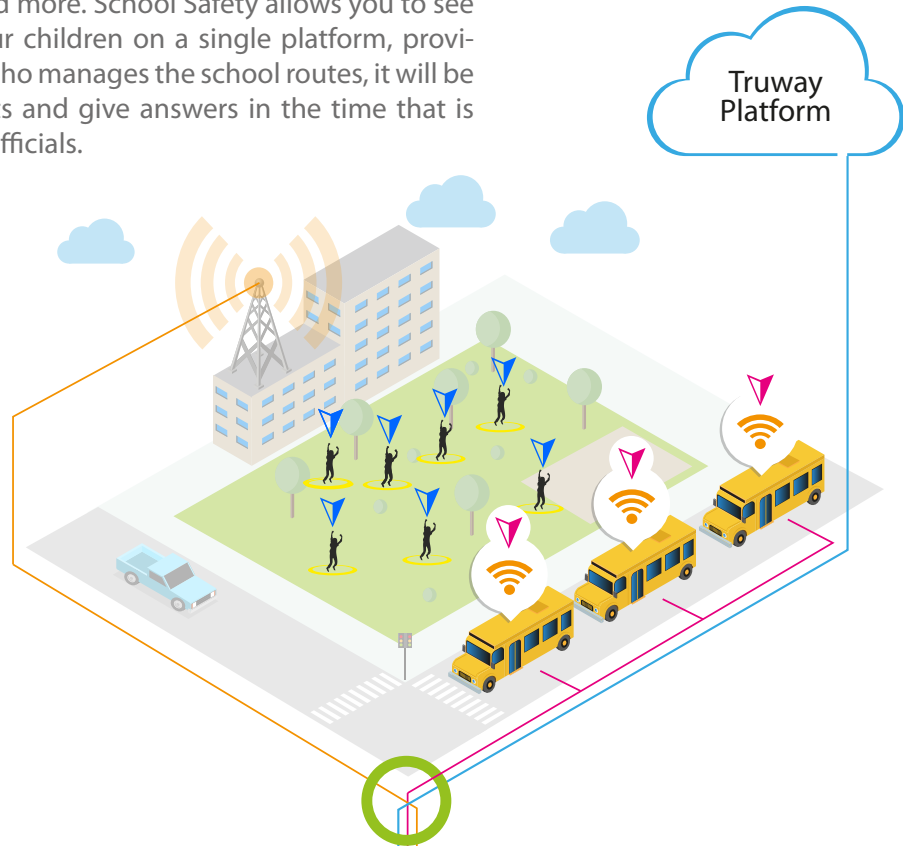

### Manage your Travel Activity

Remotely monitor your transport fleets and validate their productivity and efficiency.

+1.786.808.7892 [www.truway.io](http://www.truway.io)  
3450 Lakeside Drive, Suite 145 Miramar, FL 33027

## SAFETY OF YOUR CHILDREN IN SCHOOL

From your phone or computer, you can locate, monitor and know in what school route your child goes to and receive alerts when he is close to home; with Truway School Safety user interface, you will have visibility, tracking, Location, notifications and more. School Safety allows you to see geographically the location of your children on a single platform, providing a solution to your needs. For who manages the school routes, it will be very easy to locate all the students and give answers in the time that is required by the parents or school officials.